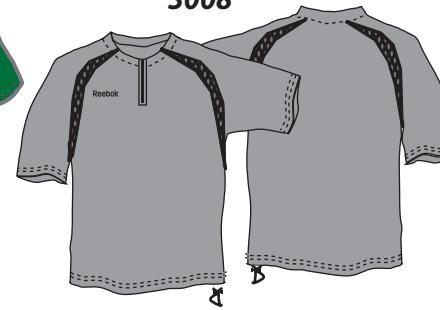

Reebok

1048

AY1048

4011

1038

3008

1037

1026

CL Series

Wristband

Vero Low M

Jr. Vero Trade

Premier Players Bag

Polo

Coach's Short

Turf

Official Reebok Package: Below jerseys include a 2-color printed team name and back #. Each team will get 1 dozen FREE baseballs with the purchase of a package!

D- 2 pair of pant 1048, 1038 top, 1037 top, 4011 top, 1 pair of CL Series batting glove, wristband w/#, belt, premier players bag, 2 pair of socks, 3008 jacket and choice of two shoes. Vero Low M- \$327, Jr. Vero Trade- \$320 (includes tax and shipping) Coaches package includes- 3 turfs, 3 polo's, 6 shorts, 3 4011 tops, 3 BP Jackets.