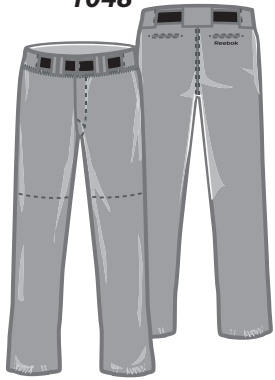

Reebok

1048

AY1048

4011

1038

3008

1037

1026

CL Series

Wristband

Vero Low M

Jr. Vero Trade

Premier Players Bag

Polo

Coach's Short

Turf

Official Reebok Package: Below jerseys include a 2-color printed team name and back #. Each team will get 1 dozen FREE baseballs with the purchase of a package!

D- 2 pair of pant 1048, 1038 top, 1037 top, 4011 top, 1 pair of CL Series batting glove, wristband w/#, belt, premier players bag, 2 pair of socks, 3008 jacket and choice of two shoes. Vero Low M- \$327, Jr. Vero Trade- \$320 (includes tax and shipping) Coaches package includes- 3 turfs, 3 polo's, 6 shorts, 3 4011 tops, 3 BP Jackets.