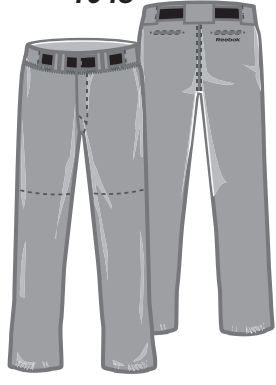

# Reebok

1048

AY1048

4011

1038

1037

1026

CL Series

Wristband

Vero Low M

Jr. Vero Trade

Premier Players Bag

Turf

Polo

Coach's Short

**Official Reebok Package: Below jerseys include a 2-color printed team name and back #. Each team will get 1 dozen FREE baseballs with the purchase of a package!**

**C- 2 pair of pant 1048, 1038 top, 1037 top, 4011 top, 1 pair of CL Series batting glove, wristband w/#, belt, premier players bag, 2 pair of socks, and choice of two shoes. Vero Low M- \$286, Jr. Vero Trade- \$279 (includes tax and shipping) Coaches package includes- 3 turfs, 3 polo's, 6 shorts, 3 4011 tops.**