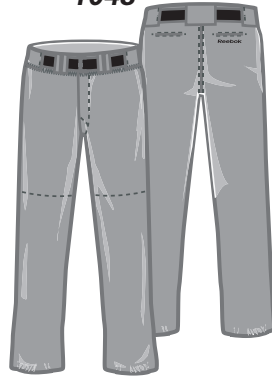

Reebok

1048

4011

1037

CL Series

AT1048

1026

Wristband

Vero Low M

Jr. Vero Trade

Turf

Polo

Coach's Short

Official Reebok Package: Below jerseys include a 2-color printed team name and back #. Each team will get 1 dozen FREE baseballs with the purchase of a package!

B- 2 pair of pant 1048, 1037 top, 4011 top, 1 pair of CL Series batting glove, wristband w/#, belt, 2 pair of socks and choice of two shoes. Vero Low M- \$227, Jr. Vero Trade- \$220 (includes tax and shipping) Coaches package includes- 3 turfs, 3 polo's, 6 shorts, 3 4011 tops.